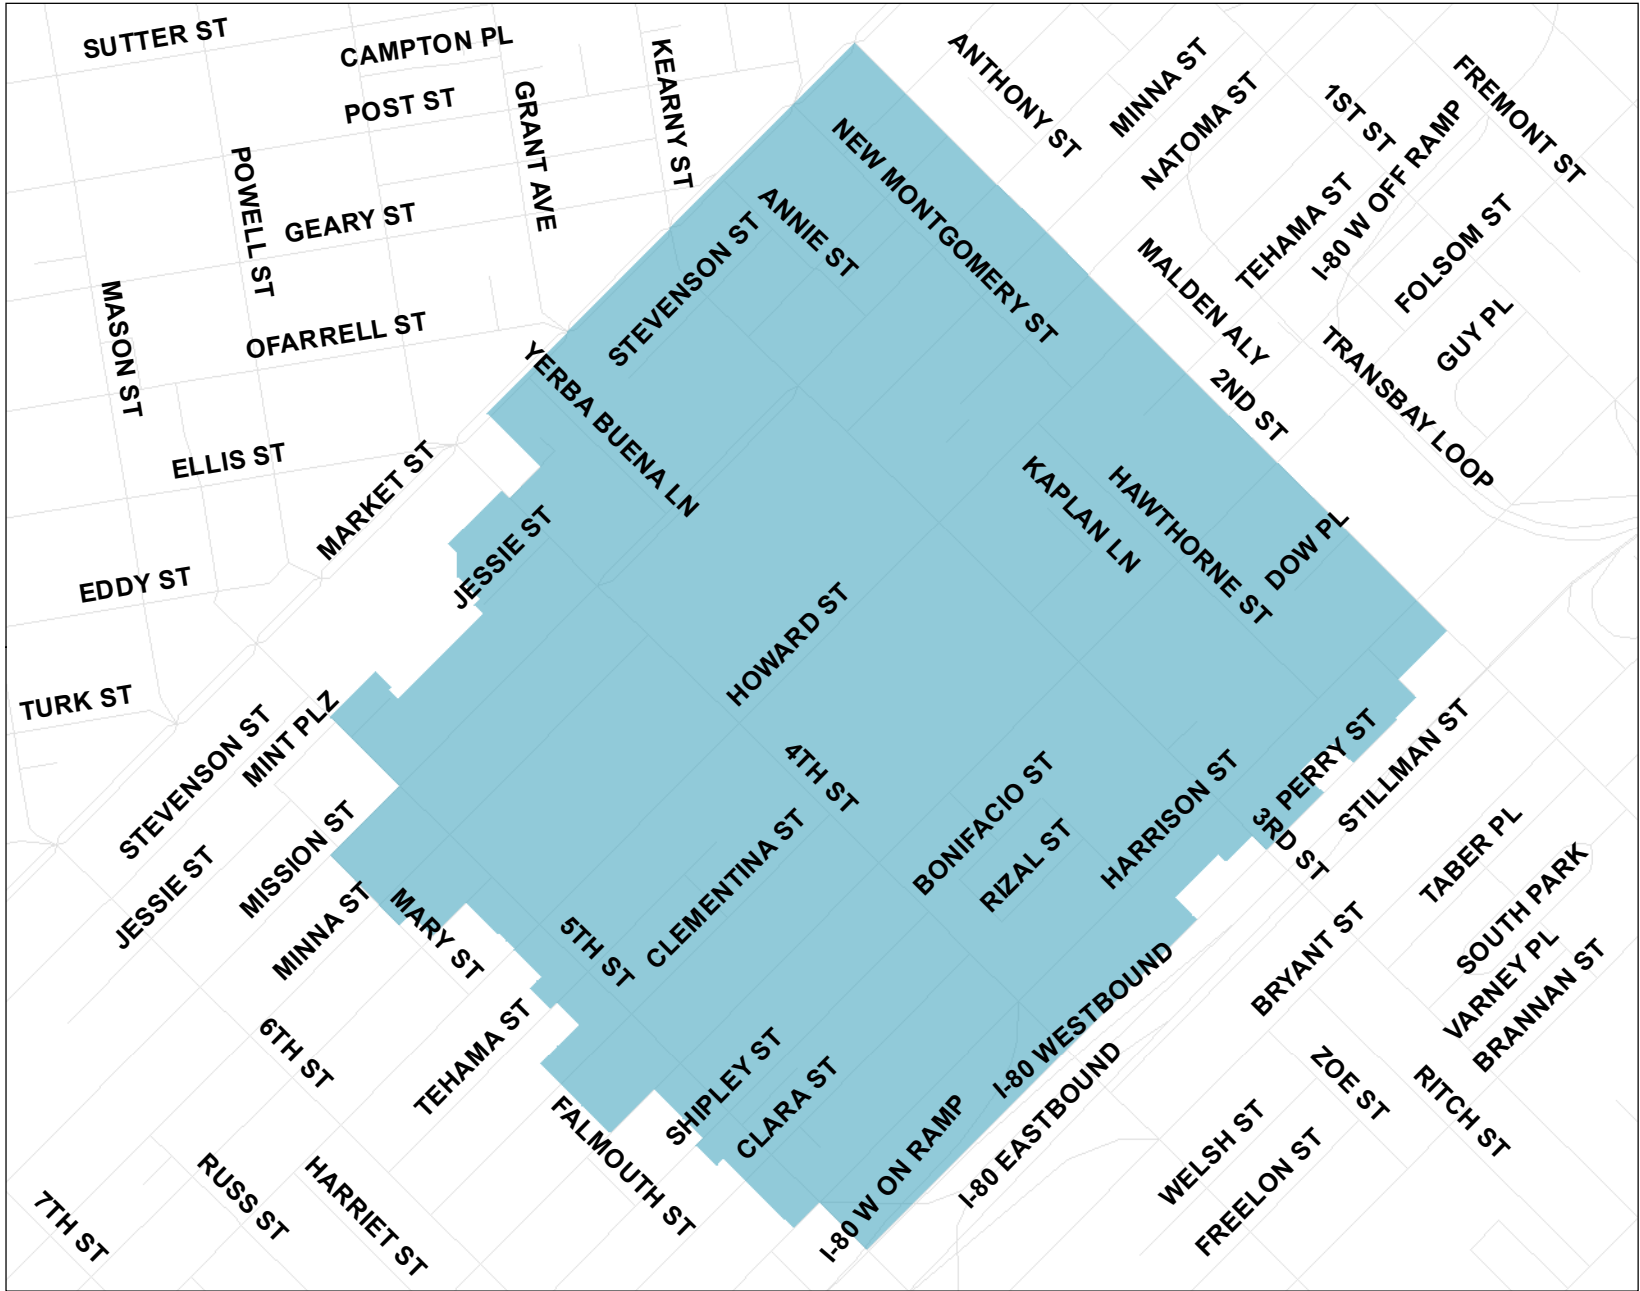

YERBA BUENA COMMUNITY BENEFIT DISTRICT

\\sfgis04.sfgov.org\F\$\SValdez\Myr\Ewd\CommunityBenefitDistrict\2009\20090915_UpdateData\20090915_UpdateDataPbid.mxd

PREPARED BY:
SAMUEL VALDEZ
SAN FRANCISCO ENTERPRISE GIS PROGRAM