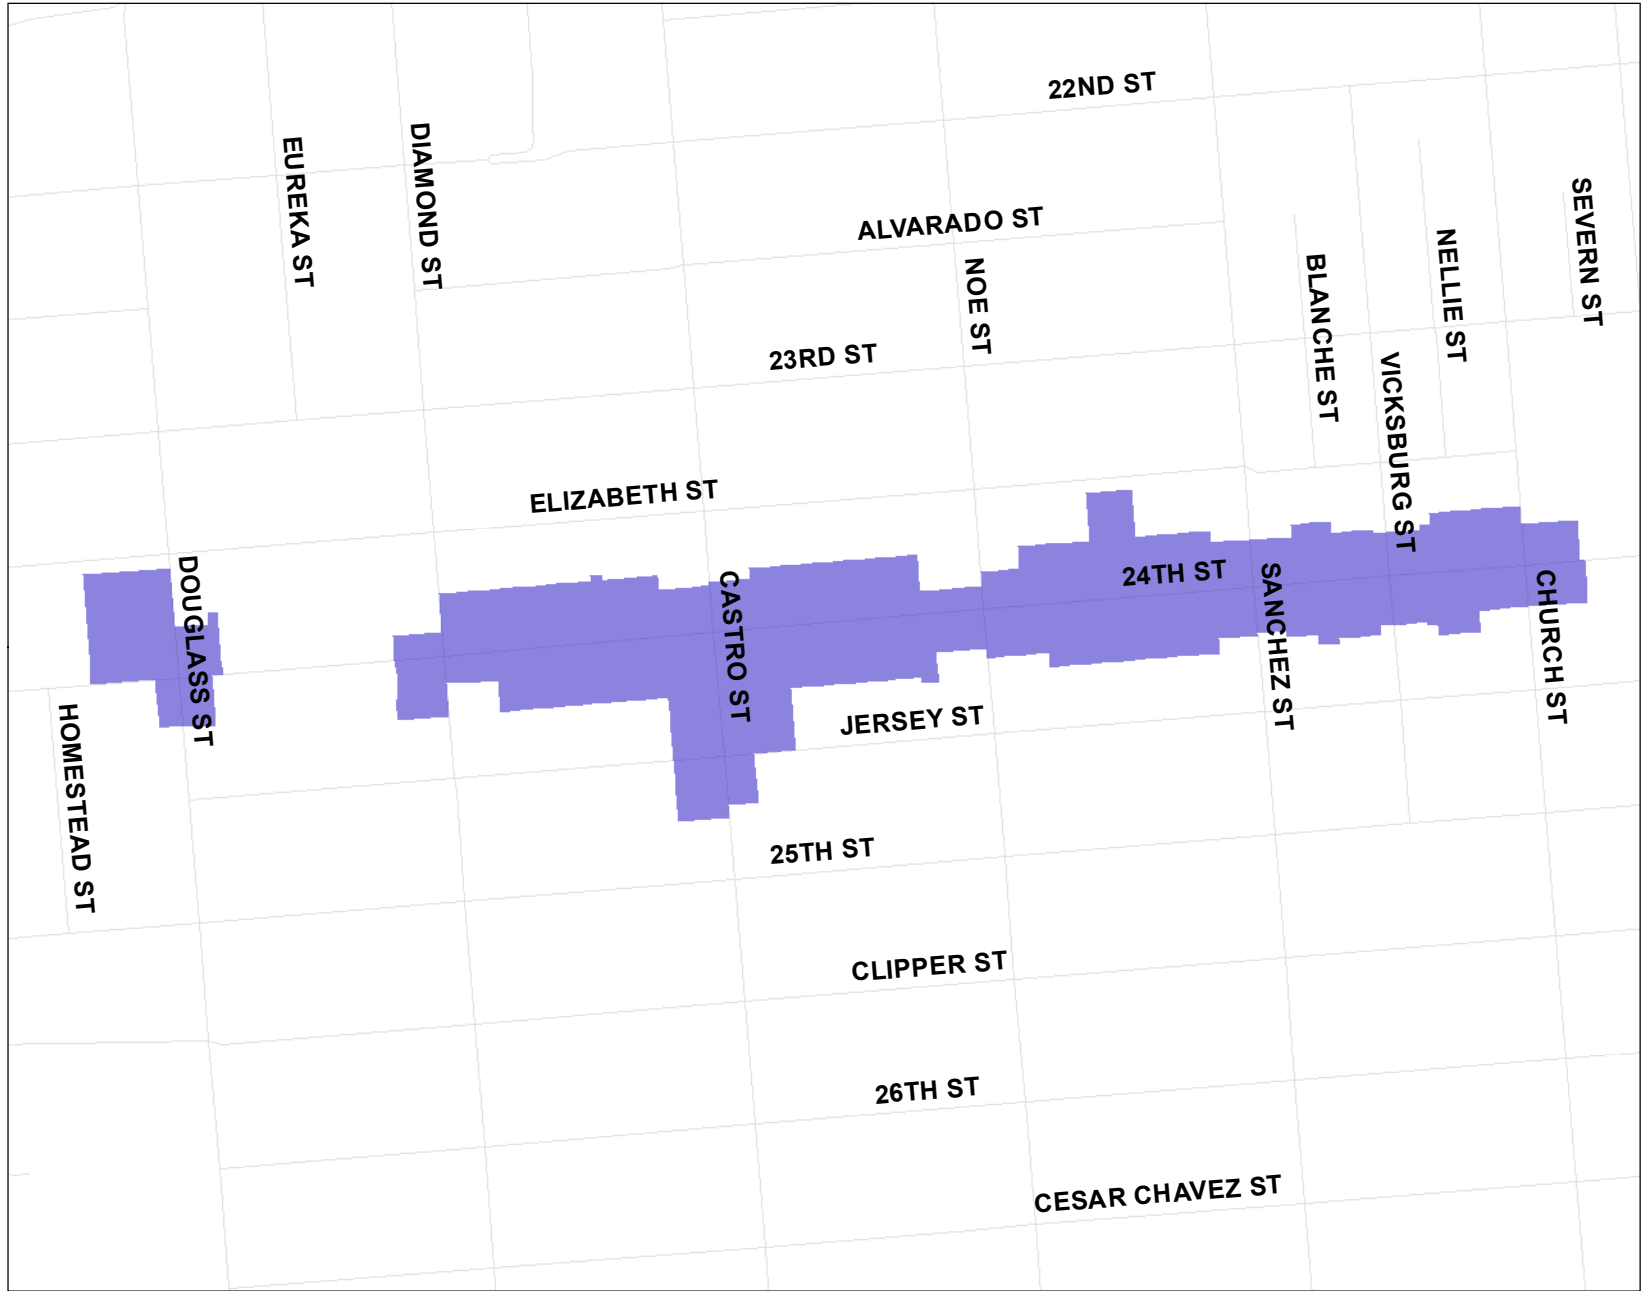

NOE VALLEY COMMUNITY BENEFIT DISTRICT

\\sfgis04.sfgov.org\F\$\SValdez\Myr\Ewd\CommunityBenefitDistrict\2009\20090915_UpdateData\20090915_UpdateDataPbid.mxd

PREPARED BY:
SAMUEL VALDEZ
SAN FRANCISCO ENTERPRISE GIS PROGRAM