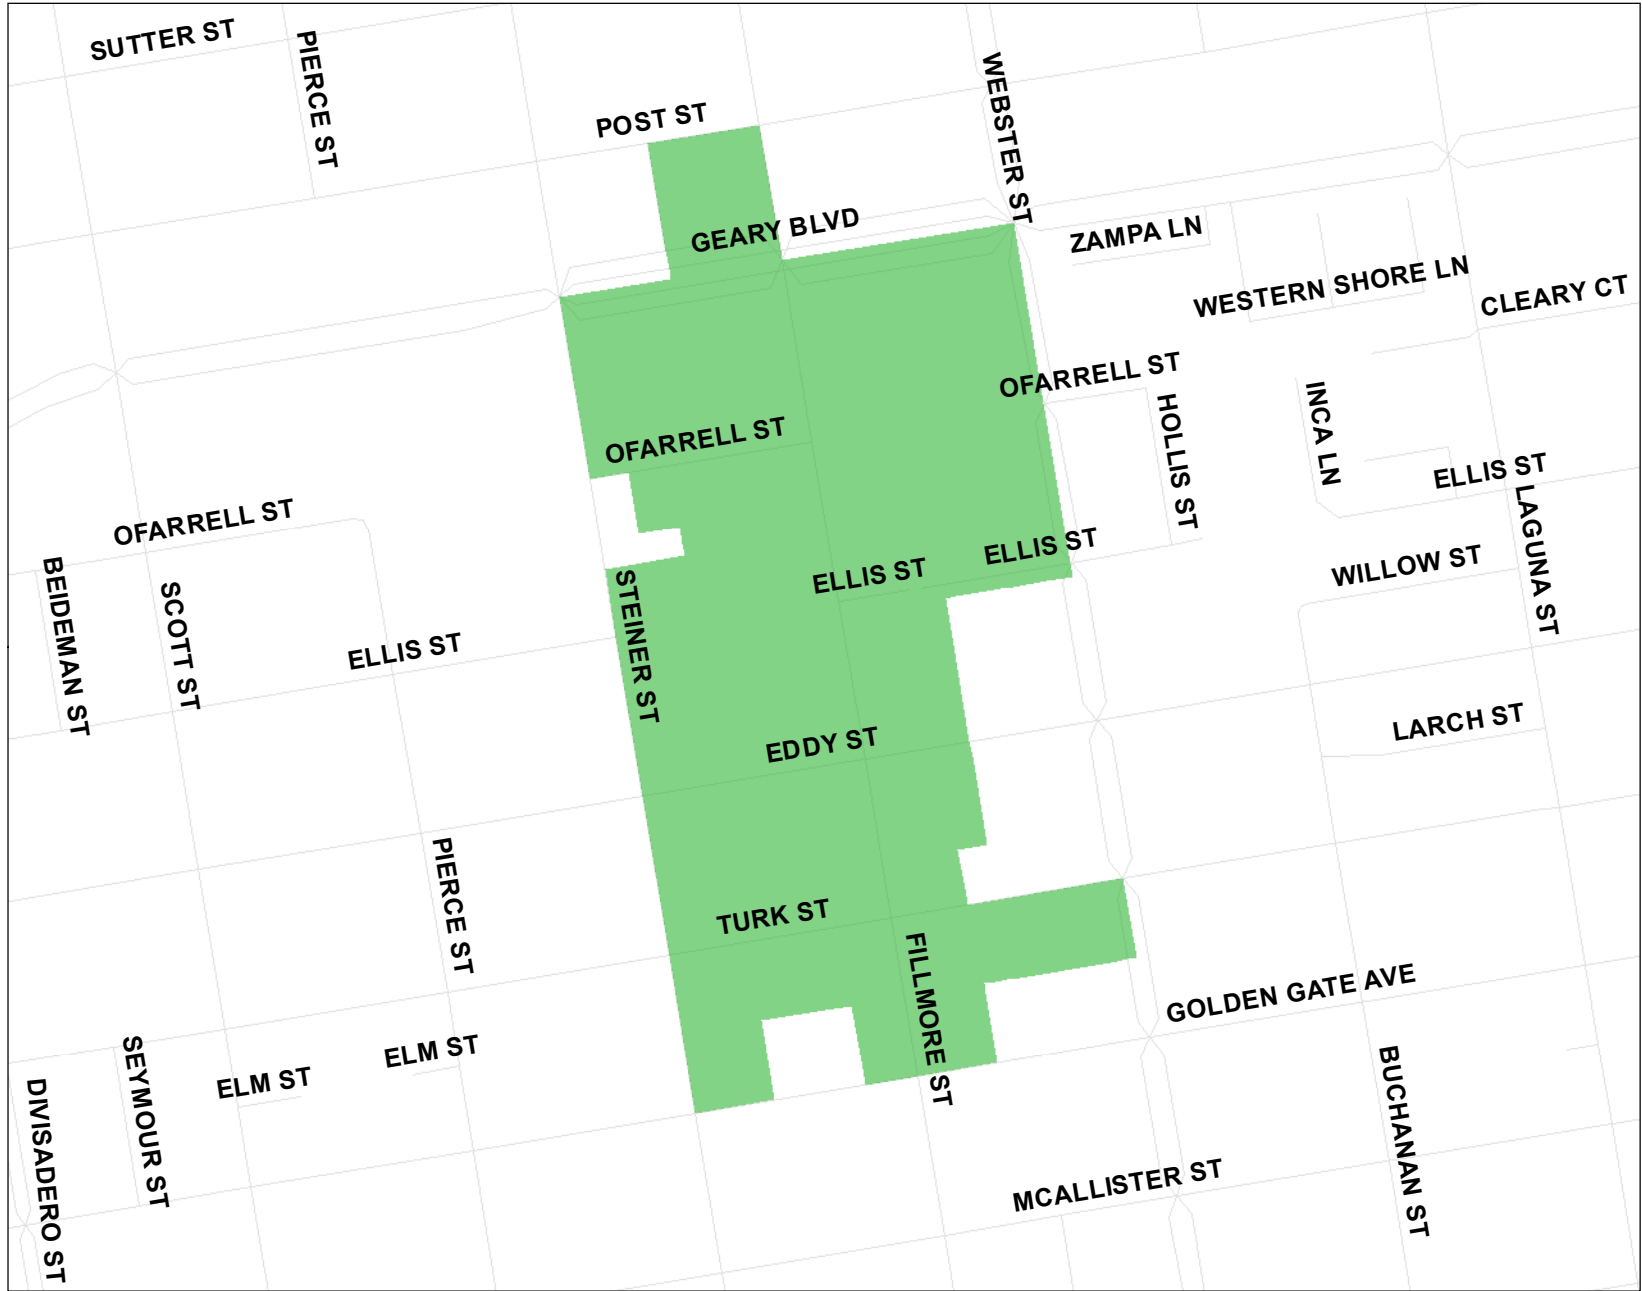

FILLMORE JAZZ DISTRICT COMMUNITY BENEFIT DISTRICT

\\sfgis04.sfgov.org\F\$\SValdez\Myr\Ewd\CommunityBenefitDistrict\2009\20090915_UpdateData\20090915_UpdateDataPbid.mxd

PREPARED BY:
SAMUEL VALDEZ
SAN FRANCISCO ENTERPRISE GIS PROGRAM