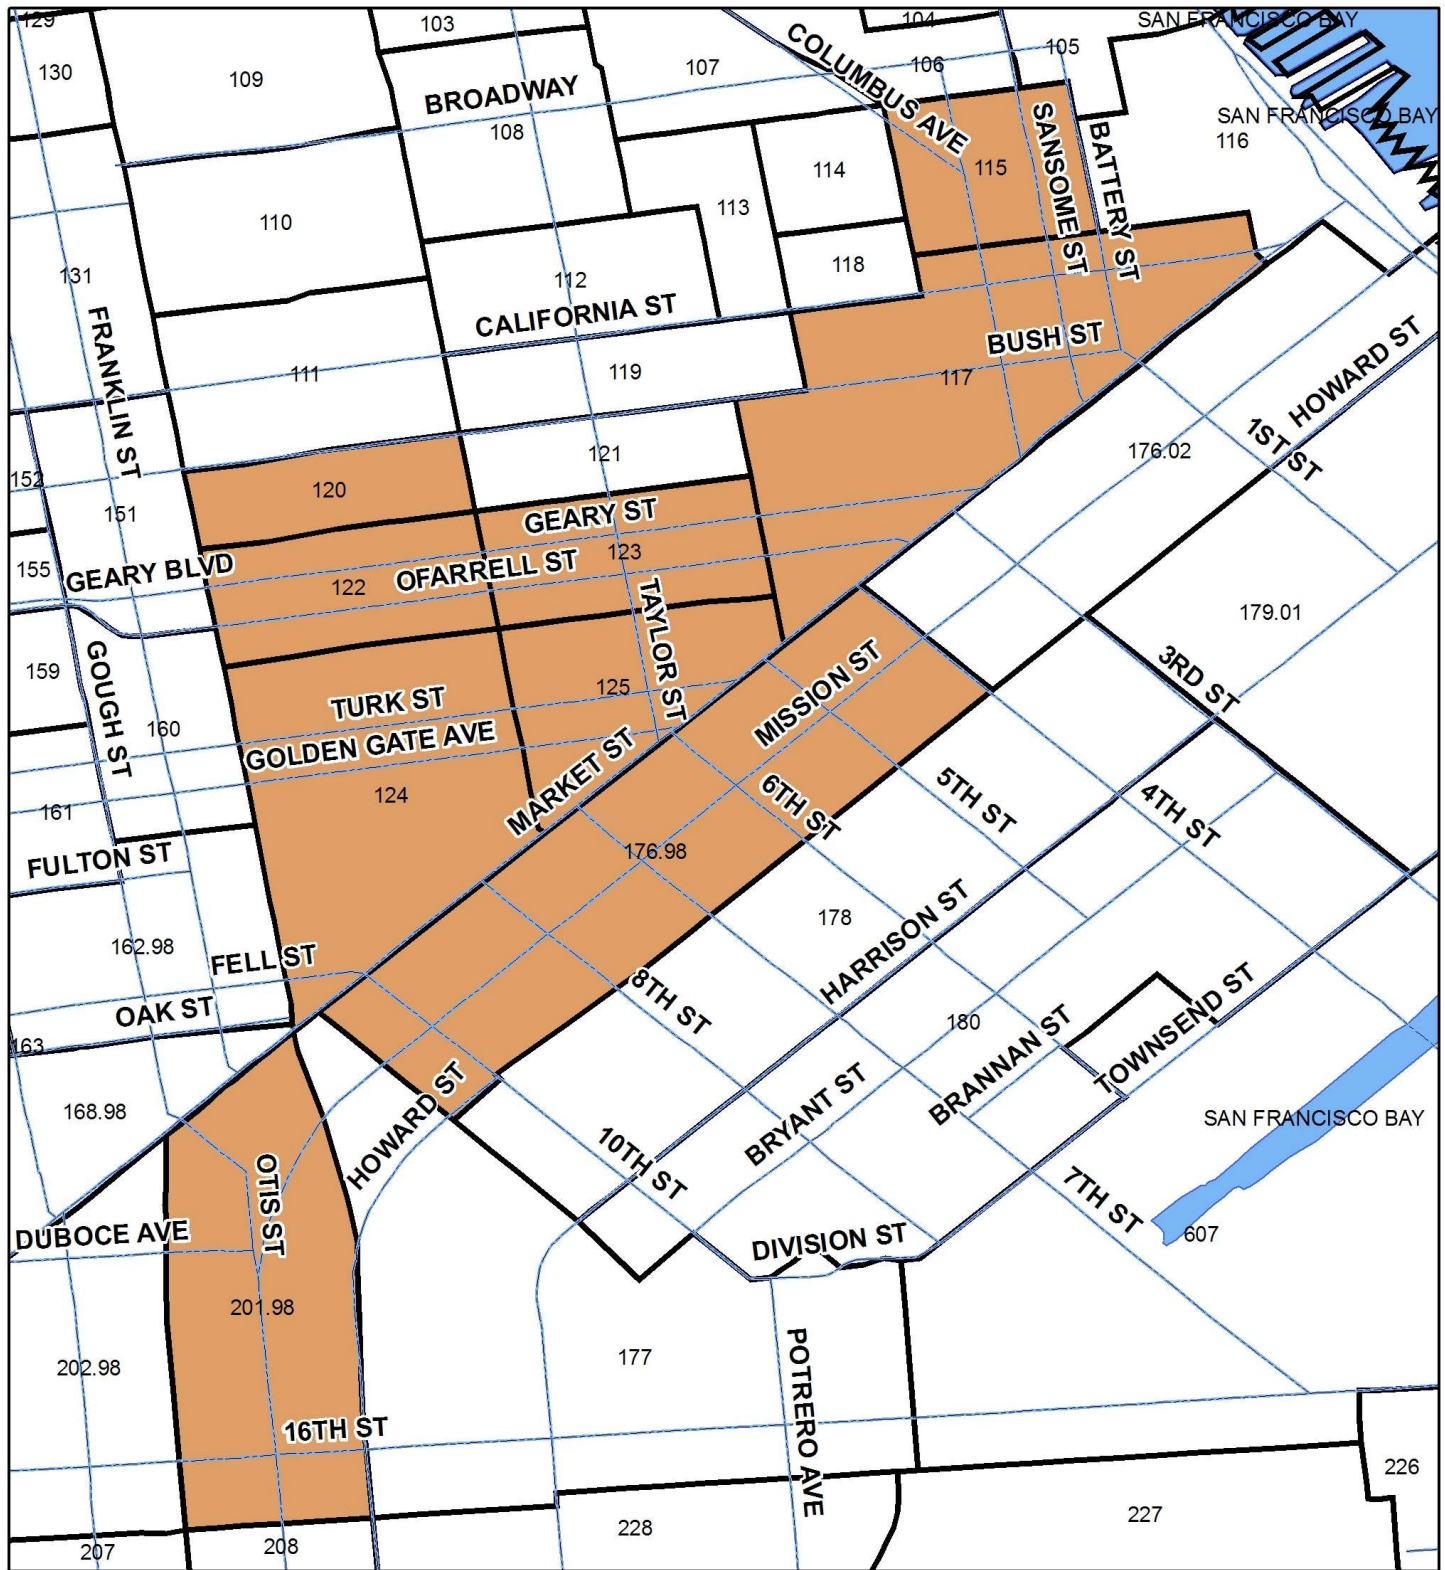

San Francisco Renewal Community

Legend

-  1990 Census Tracts
-  WATER
-  San Francisco RC